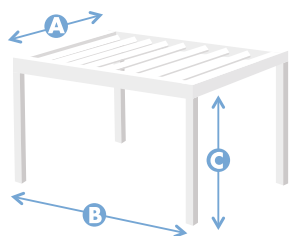

VARIETY OF CONFIGURATIONS

A-SUPPORT TYPES
Fixed and Adjustable

B-DRAINAGE TYPES
Free or Pipeline

BEAM AND SLAT SECTIONS

1 | SLAT

2 | RECORDABLE COLUMN

3 | FRONT BEAM

4 | LATERAL BEAM

5 | UNION COLUMN

6 | CENTRAL BEAM

7 | UNION BEAMS

8 | FRONT SLAT COVER

9 | BACK SLAT COVER

Adjustable Reinforced Support

Adjustable Support

MAXIMUM DIMENSIONS

Seesky-bio can be custom made using different variations, depending on where the installation will take place so it can be adapted to customer's needs.

		4 OR 2 COLUMNS
A	Maximum width	4.000 mm
B	Maximum length	6.450 mm
C	Maximum height	3.000 mm