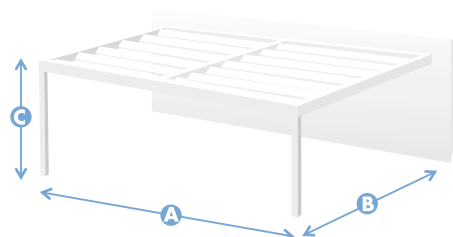

VARIETY OF CONFIGURATIONS

A-SUPPORT TYPES
Fixed and Adjustable

B-DRAINAGE TYPES
Free or Pipeline

BEAM AND SLAT SECTIONS

1 | SLAT

2 | RECORDABLE COLUMN

3 | FRONT BEAM

4 | LATERAL BEAM

5 | UNION COLUMN

6 | CENTRAL BEAM

7 | UNION BEAMS

8 | FRONT SLAT COVER

9 | BACK SLAT COVER

Adjustable Reinforced Support

Adjustable Support

MAXIMUM DIMENSIONS

Seesky-bio can be custom made using different variations, depending on where the installation will take place so it can be adapted to customer's needs.

		4 OR 2 COLUMNS
A	Maximum width	4.000 mm
B	Maximum length	6.450 mm
C	Maximum height	3.000 mm