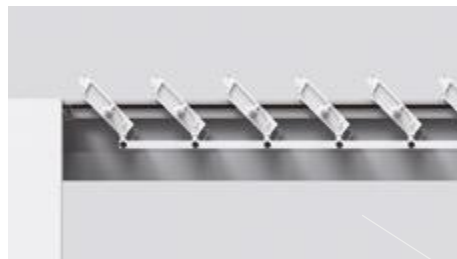

SUN PROTECTION

You can adjust aluminum slats orientation either by control remote or using Smartphone and Tablet, as well as program the pergola, in this way you can achieve a complete protection against sun radiation.

RAIN PROTECTION

Specially designed roof aluminum slats collect water and using a pipeline system take collected water through lateral columns to the outside.

ROTATIVE ALUMINUM

The system of rotative aluminum slats controlled either by remote or using Smartphone and Tablet.

TECNICAL DETAILS

50MM PIPELINE DRAINAGE *OPTIONAL*
System for water evacuation through columns.

UNION BEAMS AND PERGOLA CONNECTION
The union of beams with pergola's structure does not disrupt structure aesthetics, as the union of these elements has a clean and elegant finish. Seesky-BIO only needs one column for the union of successive pergolas, what adds extra useable space as well as reduces visual impact.

OPTION SHIFTEN COLUMN

Pergola can be adapted to existing structures thanks to shifted column option (maximum 1000 mm).

OPTION CABLE ATTACHMENT

There is a possibility of fastening pergola to the wall and allowing an installation without columns.