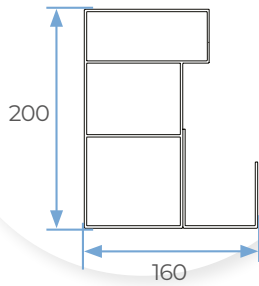

VARIETY OF CONFIGURATIONS

A-SUPPORT TYPES
Fixed and Adjustable

B-DRAINAGE TYPES
Free or Pipeline

BEAM AND SLAT SECTIONS

1 | SLAT

2 | RECORDABLE COLUMN

3 | FRONT BEAM

4 | LATERAL BEAM

5 | UNION COLUMN

6 | CENTRAL BEAM

7 | UNION BEAMS

8 | FRONT SLAT COVER

9 | BACK SLAT COVER

Adjustable Reinforced Support

Adjustable Support

MAXIMUM DIMENSIONS

Seesky-bio can be custom made using different variations, depending on where the installation will take place so it can be adapted to customer's needs.

		4 OR 2 COLUMNS
A	Maximum width	4.000 mm
B	Maximum length	6.450 mm
C	Maximum height	3.000 mm

		DUPLEX 4 OR 2 COLUMNS
A	Maximum width	6.500 mm
B	Maximum length	6.450 mm
C	Maximum height	3.000 mm

VARIETY OF CONFIGURATIONS

Seesky-bio can be custom made using different variations, depending on where the installation will take place so it can be adapted to customer's needs. There are 4 different configurations.