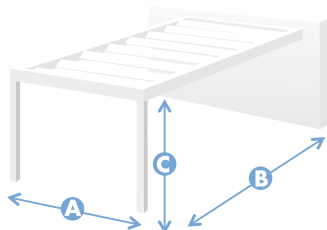

VARIETY OF CONFIGURATIONS

A-SUPPORT TYPES
Fixed and Adjustable

B-DRAINAGE TYPES
Free or Pipeline

BEAM AND SLAT SECTIONS

1 | SLAT

2 | RECORDABLE COLUMN

3 | FRONT BEAM

4 | LATERAL BEAM

5 | UNION COLUMN

6 | CENTRAL BEAM

7 | UNION BEAMS

8 | FRONT SLAT COVER

9 | BACK SLAT COVER

Adjustable Reinforced Support

Adjustable Support

MAXIMUM DIMENSIONS

Seesky-bio can be custom made using different variations, depending on where the installation will take place so it can be adapted to customer's needs.

		4 OR 2 COLUMNS
A	Maximum width	4.000 mm
B	Maximum length	6.450 mm
C	Maximum height	3.000 mm