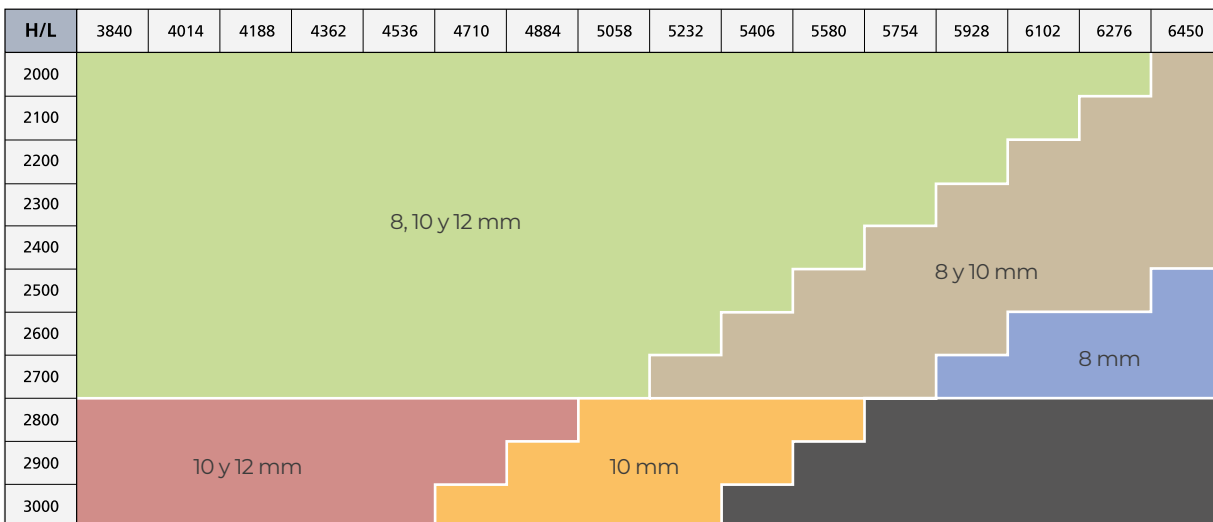

SHOWROOM SAMPLES

Special discounts available for showroom samples.

WORK AND BIO BOX

Usefull selling tools.

COMPATIBILITY WITH MAX -ONE*

Compability with **max-one** can be seen on the table bellow:

- Not suitable for hanging systems
- Systems with 8 and 10 mm glass
- Systems with 8, 10 and 12 mm glass
- Systems with 10 mm glass
- Systems with 10 and 12 mm glass
- Systems with 8 mm glass