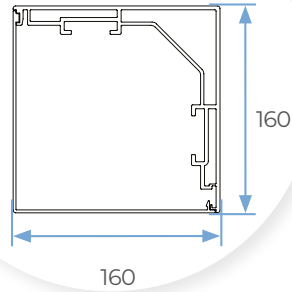

VARIETY OF CONFIGURATIONS

A-SUPPORT TYPES
Fixed and Adjustable

B-DRAINAGE TYPES
Free or Pipeline

BEAM AND SLAT SECTIONS

1 | SLAT

2 | RECORDABLE COLUMN

3 | FRONT BEAM

4 | LATERAL BEAM

5 | UNION COLUMN

6 | CENTRAL BEAM

7 | UNION BEAMS

8 | FRONT SLAT COVER

9 | BACK SLAT COVER

Adjustable Reinforced Support

Adjustable Support

MAXIMUM DIMENSIONS

Seesky-bio can be custom made using different variations, depending on where the installation will take place so it can be adapted to customer's needs.

		4 OR 2 COLUMNS
A	Maximum width	4.000 mm
B	Maximum length	6.450 mm
C	Maximum height	3.000 mm

		DUPLEX 4 OR 2 COLUMNS
A	Maximum width	6.500 mm
B	Maximum length	6.450 mm
C	Maximum height	3.000 mm

VARIETY OF CONFIGURATIONS

Seesky-bio can be custom made using different variations, depending on where the installation will take place so it can be adapted to customer's needs. There are 4 different configurations.