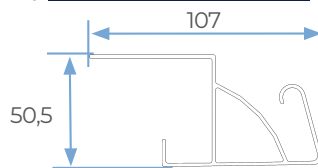

VARIETY OF CONFIGURATIONS

A-SUPPORT TYPES
Fixed and Adjustable

B-DRAINAGE TYPES
Free or Pipeline

BEAM AND SLAT SECTIONS

1 | SLAT

2 | RECORDABLE COLUMN

3 | FRONT BEAM

4 | LATERAL BEAM

5 | UNION COLUMN

6 | CENTRAL BEAM

7 | UNION BEAMS

8 | FRONT SLAT COVER

9 | BACK SLAT COVER

Adjustable Reinforced Support

Adjustable Support

MAXIMUM DIMENSIONS

Seesky-bio can be custom made using different variations, depending on where the installation will take place so it can be adapted to customer's needs.

		4 OR 2 COLUMNS
A	Maximum width	4.000 mm
B	Maximum length	6.450 mm
C	Maximum height	3.000 mm

		DUPLEX 4 OR 2 COLUMNS
A	Maximum width	6.500 mm
B	Maximum length	6.450 mm
C	Maximum height	3.000 mm

VARIETY OF CONFIGURATIONS

Seesky-bio can be custom made using different variations, depending on where the installation will take place so it can be adapted to customer's needs. There are 4 different configurations.