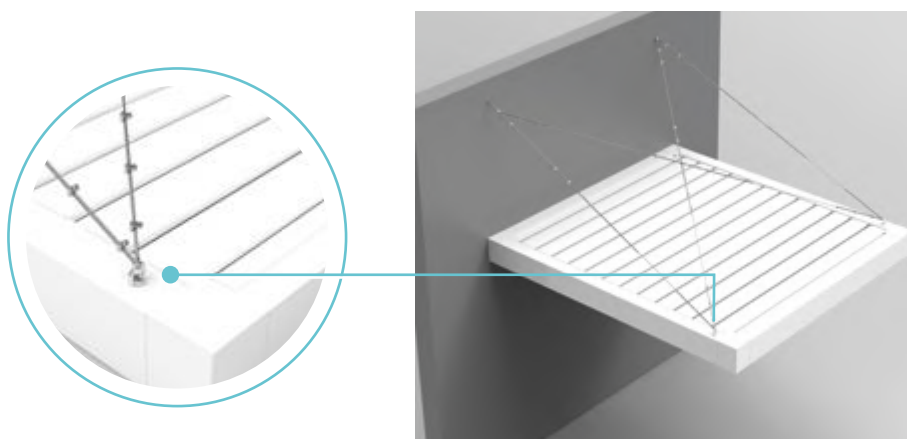

AUTOMATIC SENSORS

Thanks to rain and wind sensors the inside of the pergola **seesky-bio** is automatically protected against harsh weather conditions.

Rain Sensor

Wind Sensor

SKY-LIGHT OPTION

This option adds resistance to the pergola structure as at the same time allows to brighten the inside without having to open all the slats.

OPTION SHIFTEN COLUMN

Pergola can be adapted to existing structures thanks to shifted column option (maximum 1000 mm).

OPTION CABLE ATTACHMENT

There is a possibility of fastening pergola to the wall and allowing an installation without columns.

SLIDING AND FOLDING GLAZING SYSTEMS **seeglass max one**

With sliding and folding system **seeglass** you will protect the inside pergola without giving up the view and to open everything completely.

For information related to hanging glazing systems **one, max**, compatibility, please consult the table on page 15.