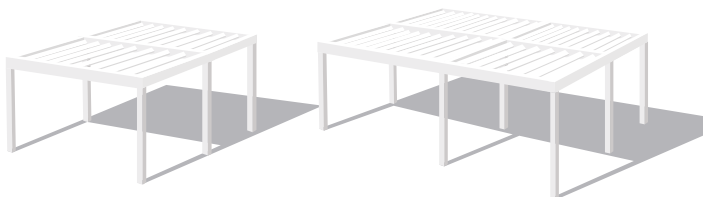

A ISLAND

The most common configuration, installed with 4 columns.