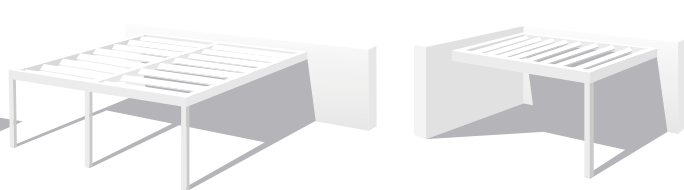

		DUPLEX 4 OR 2 COLUMNS
A	Maximum width	6.500 mm
B	Maximum length	6.450 mm
C	Maximum height	3.000 mm

VARIETY OF CONFIGURATIONS

Seesky-bio can be custom made using different variations, depending on where the installation will take place so it can be adapted to customer's needs. There are 4 different configurations.

A ISLAND

The most common configuration, installed with 4 columns.

B PORTICO

Mixed configuration of 2 types of supports: columns and wall supports.

C INBETWEEN CONFIGURATION (WITHOUT COLUMNS)

For this configuration only wall supports are used.