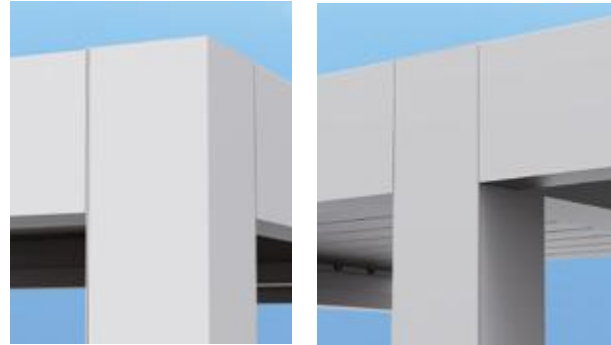

RAIN PROTECTION

Specially designed roof aluminum slats collect water and using a pipeline system take collected water through lateral columns to the outside.

ROTATIVE ALUMINUM

The system of rotative aluminum slats controlled either by remote or using Smartphone and Tablet.

TECNICAL DETAILS

50MM PIPELINE DRAINAGE *OPTIONAL*
System for water evacuation through columns.

UNION BEAMS AND PERGOLA CONNECTION
The union of beams with pergola's structure does not disrupt structure aesthetics, as the union of these elements has a clean and elegant finish. Seesky-BIO only needs one column for the union of successive pergolas, what adds extra useable space as well as reduces visual impact.