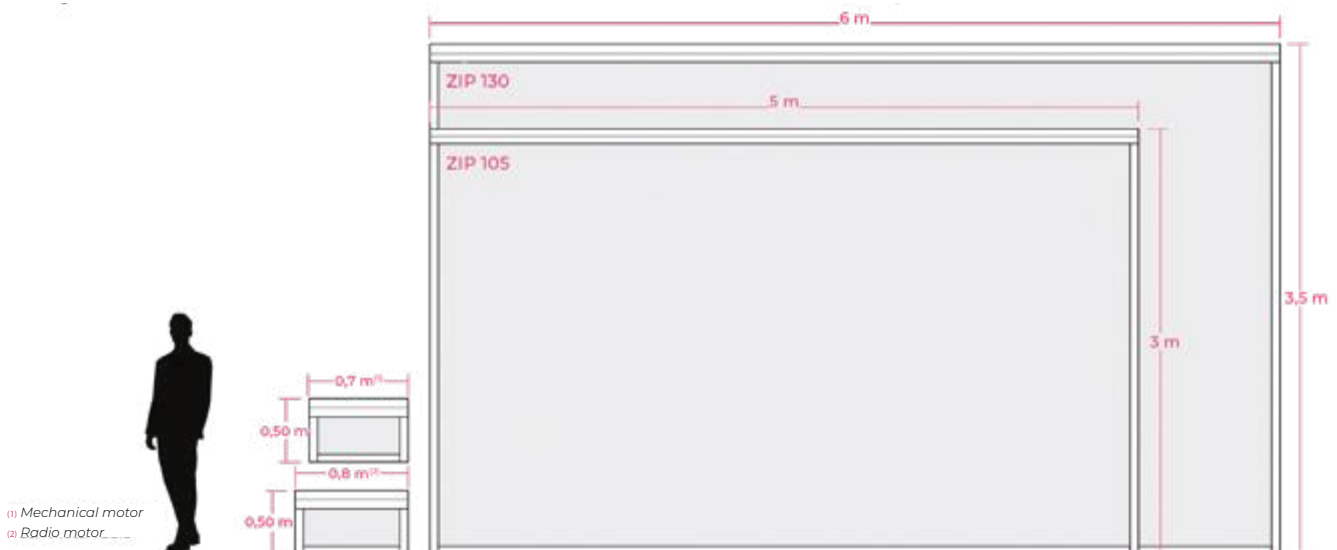

SUN PROTECTING ZIP SCREEN

Sun protecting zip screens allow to protect the inside of the pergola from excessive heat and wind.