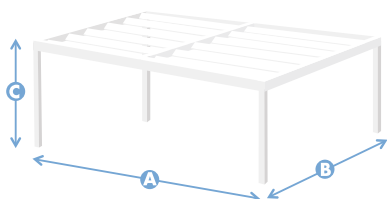

VARIETY OF CONFIGURATIONS

A-SUPPORT TYPES
Fixed and Adjustable

B-DRAINAGE TYPES
Free or Pipeline

BEAM AND SLAT SECTIONS

1 | SLAT

2 | RECORDABLE COLUMN

3 | FRONT BEAM

4 | LATERAL BEAM

5 | UNION COLUMN

6 | CENTRAL BEAM

7 | UNION BEAMS

8 | FRONT SLAT COVER

9 | BACK SLAT COVER

Adjustable Reinforced Support

Adjustable Support

MAXIMUM DIMENSIONS

Seesky-bio can be custom made using different variations, depending on where the installation will take place so it can be adapted to customer's needs.

		4 OR 2 COLUMNS
A	Maximum width	4.000 mm
B	Maximum length	6.450 mm
C	Maximum height	3.000 mm