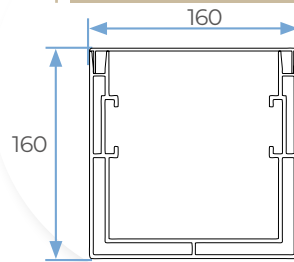

VARIETY OF CONFIGURATIONS

A-SUPPORT TYPES
Fixed and Adjustable

B-DRAINAGE TYPES
Free or Pipeline

BEAM AND SLAT SECTIONS

1 | SLAT

2 | RECORDABLE COLUMN

3 | FRONT BEAM

4 | LATERAL BEAM

5 | UNION COLUMN

6 | CENTRAL BEAM

7 | UNION BEAMS

8 | FRONT SLAT COVER

9 | BACK SLAT COVER

Adjustable Reinforced Support

Adjustable Support

MAXIMUM DIMENSIONS

Seesky-bio can be custom made using different variations, depending on where the installation will take place so it can be adapted to customer's needs.

		4 OR 2 COLUMNS
A	Maximum width	4.000 mm
B	Maximum length	6.450 mm
C	Maximum height	3.000 mm

		DUPLEX 4 OR 2 COLUMNS
A	Maximum width	6.500 mm
B	Maximum length	6.450 mm
C	Maximum height	3.000 mm

VARIETY OF CONFIGURATIONS

Seesky-bio can be custom made using different variations, depending on where the installation will take place so it can be adapted to customer's needs. There are 4 different configurations.