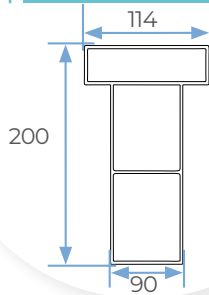

VARIETY OF CONFIGURATIONS

A-SUPPORT TYPES
Fixed and Adjustable

B-DRAINAGE TYPES
Free or Pipeline

BEAM AND SLAT SECTIONS

1 | SLAT

2 | RECORDABLE COLUMN

3 | FRONT BEAM

4 | LATERAL BEAM

5 | UNION COLUMN

6 | CENTRAL BEAM

7 | UNION BEAMS

8 | FRONT SLAT COVER

9 | BACK SLAT COVER

Adjustable Reinforced Support

Adjustable Support

MAXIMUM DIMENSIONS

Seesky-bio can be custom made using different variations, depending on where the installation will take place so it can be adapted to customer's needs.

		4 OR 2 COLUMNS
A	Maximum width	4.000 mm
B	Maximum length	6.450 mm
C	Maximum height	3.000 mm

		DUPLEX 4 OR 2 COLUMNS
A	Maximum width	6.500 mm
B	Maximum length	6.450 mm
C	Maximum height	3.000 mm

VARIETY OF CONFIGURATIONS

Seesky-bio can be custom made using different variations, depending on where the installation will take place so it can be adapted to customer's needs. There are 4 different configurations.