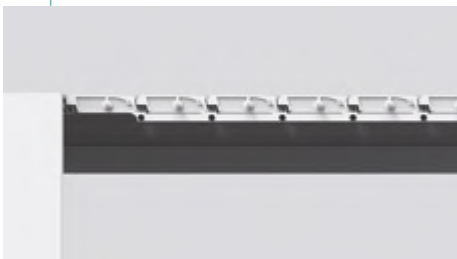

SUN PROTECTION

You can adjust aluminum slats orientation either by control remote or using Smartphone and Tablet, as well as program the pergola, in this way you can achieve a complete protection against sun radiation.

RAIN PROTECTION

Specially designed roof aluminum slats collect water and using a pipeline system take collected water through lateral columns to the outside.

ROTATIVE ALUMINUM

The system of rotative aluminum slats controlled either by remote or using Smartphone and Tablet.

OPTION SHIFTEN COLUMN

Pergola can be adapted to existing structures thanks to shifted column option (maximum 1000 mm).

OPTION CABLE ATTACHMENT

There is a possibility of fastening pergola to the wall and allowing an installation without columns.