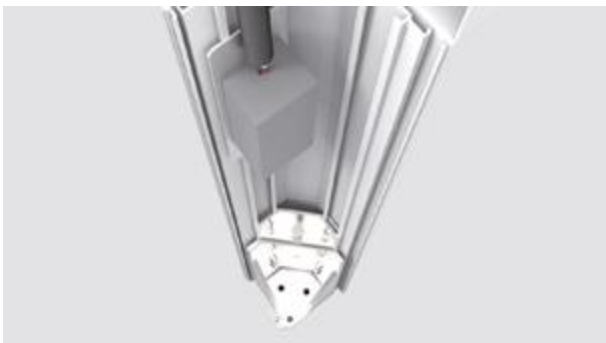

RECORDABLE COLUMN
The installation and maintenance of pergola is very easy and comfortable thanks to the recordable column.

This option is very useful where there is not much space to tighten screws and adjust inside cables.