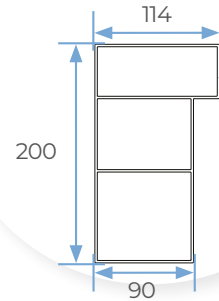

VARIETY OF CONFIGURATIONS

A-SUPPORT TYPES
Fixed and Adjustable

B-DRAINAGE TYPES
Free or Pipeline

BEAM AND SLAT SECTIONS

1 | SLAT

2 | RECORDABLE COLUMN

3 | FRONT BEAM

4 | LATERAL BEAM

5 | UNION COLUMN

6 | CENTRAL BEAM

7 | UNION BEAMS

8 | FRONT SLAT COVER

9 | BACK SLAT COVER

Adjustable Reinforced Support

Adjustable Support

MAXIMUM DIMENSIONS

Seesky-bio can be custom made using different variations, depending on where the installation will take place so it can be adapted to customer's needs.

		4 OR 2 COLUMNS
A	Maximum width	4.000 mm
B	Maximum length	6.450 mm
C	Maximum height	3.000 mm

		DUPLEX 4 OR 2 COLUMNS
A	Maximum width	6.500 mm
B	Maximum length	6.450 mm
C	Maximum height	3.000 mm

VARIETY OF CONFIGURATIONS

Seesky-bio can be custom made using different variations, depending on where the installation will take place so it can be adapted to customer's needs. There are 4 different configurations.