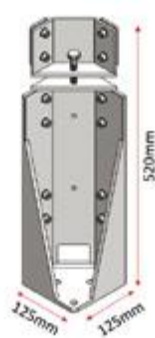

VARIETY OF CONFIGURATIONS

A-SUPPORT TYPES
Fixed and Adjustable

B-DRAINAGE TYPES
Free or Pipeline

BEAM AND SLAT SECTIONS

1 | SLAT

2 | RECORDABLE COLUMN

3 | FRONT BEAM

4 | LATERAL BEAM

5 | UNION COLUMN

6 | CENTRAL BEAM

7 | UNION BEAMS

8 | FRONT SLAT COVER

9 | BACK SLAT COVER

Adjustable Reinforced Support

Adjustable Support

MAXIMUM DIMENSIONS

Seesky-bio can be custom made using different variations, depending on where the installation will take place so it can be adapted to customer's needs.

		4 OR 2 COLUMNS
A	Maximum width	4.000 mm
B	Maximum length	6.450 mm
C	Maximum height	3.000 mm

		DUPLEX 4 OR 2 COLUMNS
A	Maximum width	6.500 mm
B	Maximum length	6.450 mm
C	Maximum height	3.000 mm

VARIETY OF CONFIGURATIONS

Seesky-bio can be custom made using different variations, depending on where the installation will take place so it can be adapted to customer's needs. There are 4 different configurations.