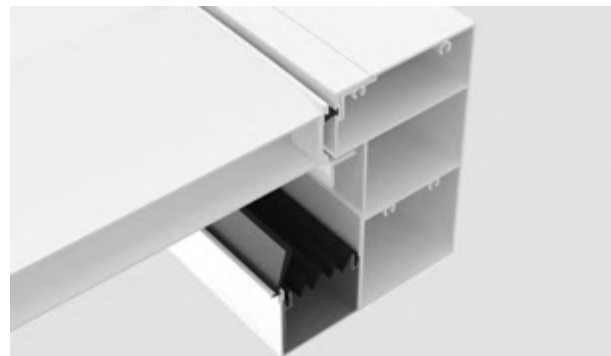

RAIN PROTECTION

Specially designed roof aluminum slats collect water and using a pipeline system take collected water through lateral columns to the outside.

ROTATIVE ALUMINUM

The system of rotative aluminum slats controlled either by remote or using Smartphone and Tablet.

TECNICAL DETAILS

50MM PIPELINE DRAINAGE *OPTIONAL*
System for water evacuation through columns.

UNION BEAMS AND PERGOLA CONNECTION
The union of beams with pergola's structure does not disrupt structure aesthetics, as the union of these elements has a clean and elegant finish. Seesky-BIO only needs one column for the union of successive pergolas, what adds extra useable space as well as reduces visual impact.

OPTION SHIFTEN COLUMN

Pergola can be adapted to existing structures thanks to shifted column option (maximum 1000 mm).

OPTION CABLE ATTACHMENT

There is a possibility of fastening pergola to the wall and allowing an installation without columns.