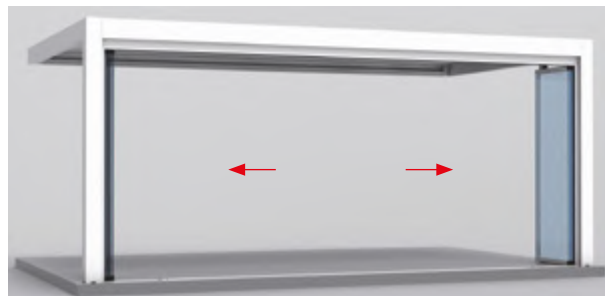

OPTION SHIFTEN COLUMN

Pergola can be adapted to existing structures thanks to shifted column option (maximum 1000 mm).

OPTION CABLE ATTACHMENT

There is a possibility of fastening pergola to the wall and allowing an installation without columns.

SLIDING AND FOLDING GLAZING SYSTEMS **seeglass max one**

With sliding and folding system **seeglass** you will protect the inside pergola without giving up the view and to open everything completely.

For information related to hanging glazing systems **one, max**, compatibility, please consult the table on page 15.