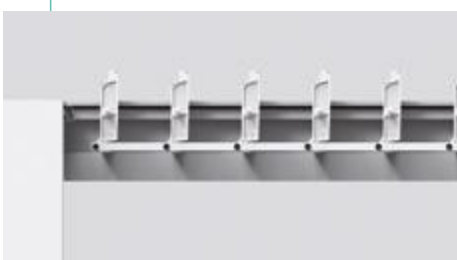

RAIN PROTECTION

Specially designed roof aluminum slats collect water and using a pipeline system take collected water through lateral columns to the outside.

ROTATIVE ALUMINUM

The system of rotative aluminum slats controlled either by remote or using Smartphone and Tablet.

OPTION SHIFTEN COLUMN

Pergola can be adapted to existing structures thanks to shifted column option (maximum 1000 mm).

OPTION CABLE ATTACHMENT

There is a possibility of fastening pergola to the wall and allowing an installation without columns.