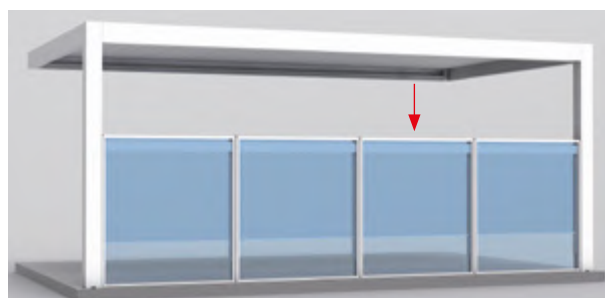

SLIDING AND FOLDING GLAZING SYSTEMS **seeglass max one**

With sliding and folding system **seeglass** you will protect the inside pergola without giving up the view and to open everything completely.

For information related to hanging glazing systems **one, max**, compatibility, please consult the table on page 15.

SLIDING GLAZING SYSTEM **seeglass run**

With sliding system **seeglass-run** you will protect the inside of the pergola without invading interior space.

ADJUSTABLE WIND SCREENS **habitat win**

Combined with adjustable windscreen **habitat-win**, protect the inside from windy weather.