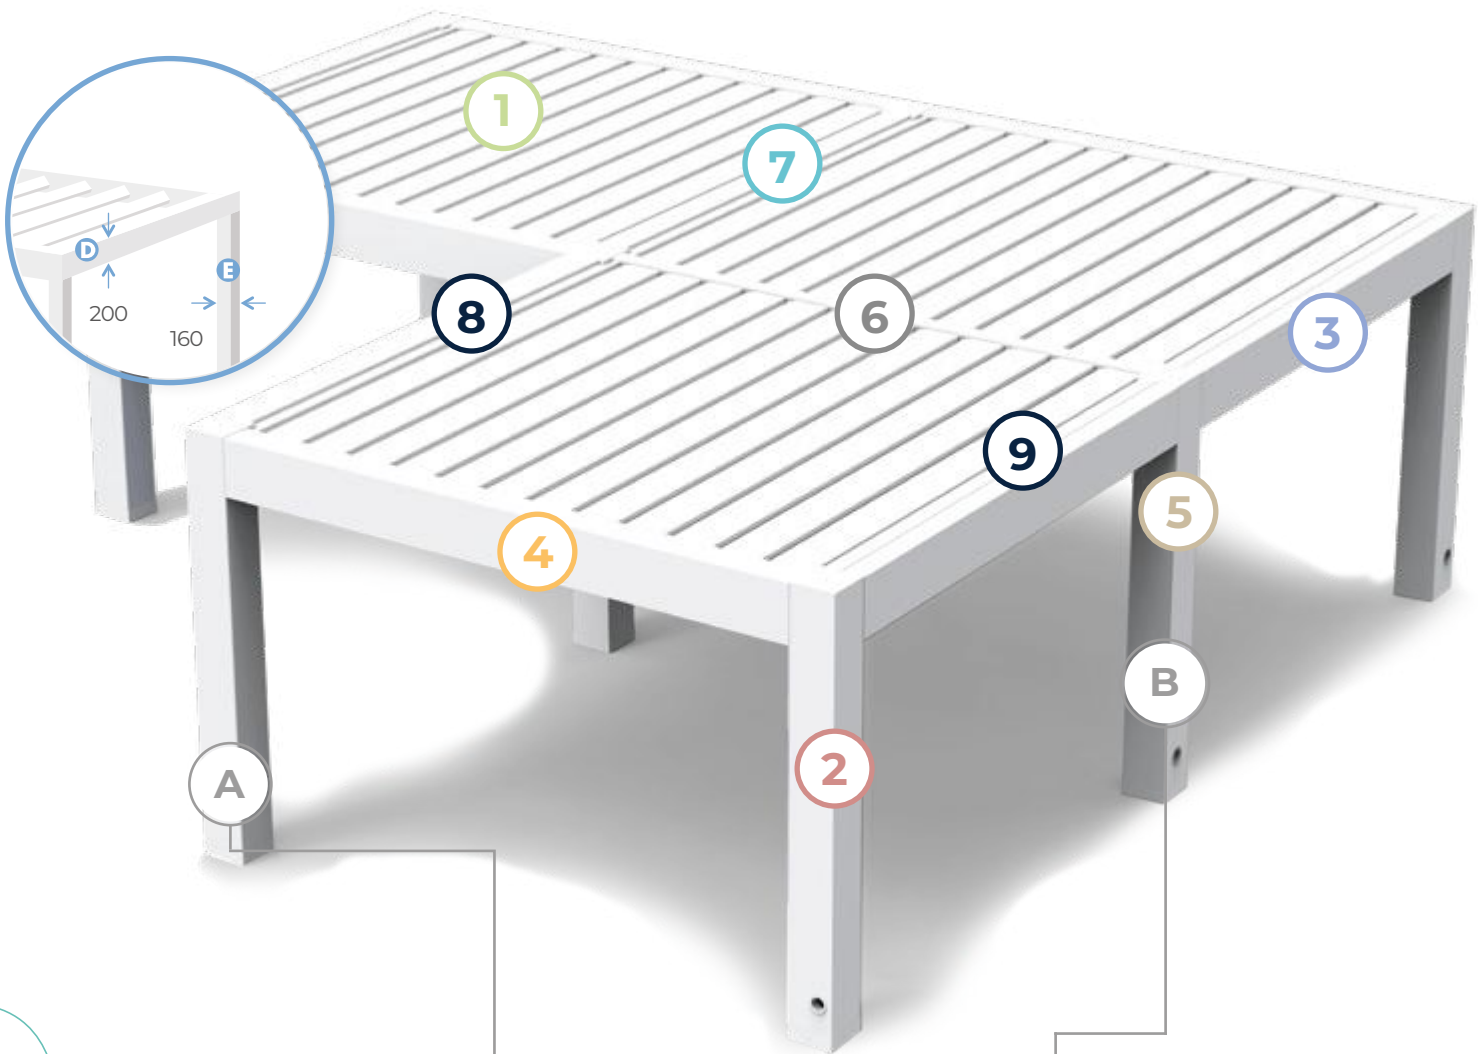

VARIETY OF CONFIGURATIONS

A-SUPPORT TYPES
Fixed and Adjustable