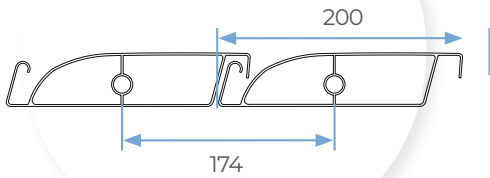

VARIETY OF CONFIGURATIONS

A-SUPPORT TYPES
Fixed and Adjustable

B-DRAINAGE TYPES
Free or Pipeline

BEAM AND SLAT SECTIONS

1 | SLAT

2 | RECORDABLE COLUMN

3 | FRONT BEAM

4 | LATERAL BEAM

5 | UNION COLUMN

6 | CENTRAL BEAM

7 | UNION BEAMS

8 | FRONT SLAT COVER

9 | BACK SLAT COVER

Adjustable Reinforced Support

Adjustable Support

MAXIMUM DIMENSIONS

Seesky-bio can be custom made using different variations, depending on where the installation will take place so it can be adapted to customer's needs.

		4 OR 2 COLUMNS
A	Maximum width	4.000 mm
B	Maximum length	6.450 mm
C	Maximum height	3.000 mm