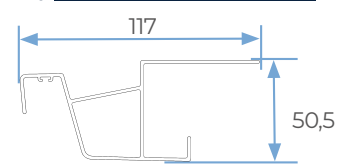

VARIETY OF CONFIGURATIONS

A-SUPPORT TYPES
Fixed and Adjustable

B-DRAINAGE TYPES
Free or Pipeline

BEAM AND SLAT SECTIONS

1 | SLAT

2 | RECORDABLE COLUMN

3 | FRONT BEAM

4 | LATERAL BEAM

5 | UNION COLUMN

6 | CENTRAL BEAM

7 | UNION BEAMS

8 | FRONT SLAT COVER

9 | BACK SLAT COVER

Adjustable Reinforced Support

Adjustable Support

MAXIMUM DIMENSIONS

Seesky-bio can be custom made using different variations, depending on where the installation will take place so it can be adapted to customer's needs.

		4 OR 2 COLUMNS
A	Maximum width	4.000 mm
B	Maximum length	6.450 mm
C	Maximum height	3.000 mm

		DUPLEX 4 OR 2 COLUMNS
A	Maximum width	6.500 mm
B	Maximum length	6.450 mm
C	Maximum height	3.000 mm

VARIETY OF CONFIGURATIONS

Seesky-bio can be custom made using different variations, depending on where the installation will take place so it can be adapted to customer's needs. There are 4 different configurations.