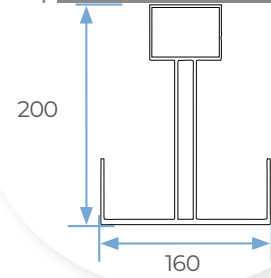

VARIETY OF CONFIGURATIONS

A-SUPPORT TYPES
Fixed and Adjustable

B-DRAINAGE TYPES
Free or Pipeline

BEAM AND SLAT SECTIONS

1 | SLAT

2 | RECORDABLE COLUMN

3 | FRONT BEAM

4 | LATERAL BEAM

5 | UNION COLUMN

6 | CENTRAL BEAM

7 | UNION BEAMS

8 | FRONT SLAT COVER

9 | BACK SLAT COVER

Adjustable Reinforced Support

Adjustable Support

MAXIMUM DIMENSIONS

Seesky-bio can be custom made using different variations, depending on where the installation will take place so it can be adapted to customer's needs.

		4 OR 2 COLUMNS
A	Maximum width	4.000 mm
B	Maximum length	6.450 mm
C	Maximum height	3.000 mm

		DUPLEX 4 OR 2 COLUMNS
A	Maximum width	6.500 mm
B	Maximum length	6.450 mm
C	Maximum height	3.000 mm

VARIETY OF CONFIGURATIONS

Seesky-bio can be custom made using different variations, depending on where the installation will take place so it can be adapted to customer's needs. There are 4 different configurations.