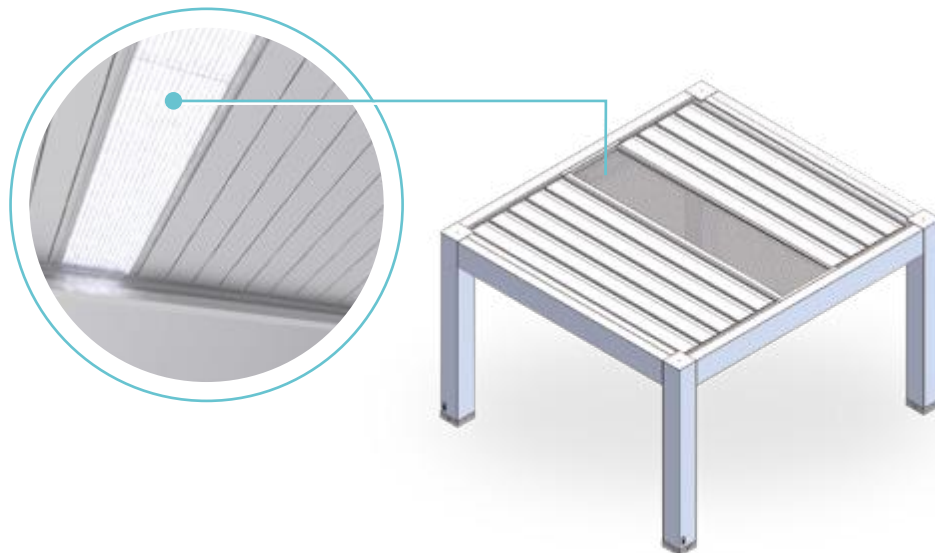

AUTOMATIC SENSORS

Thanks to rain and wind sensors the inside of the pergola **seesky-bio** is automatically protected against harsh weather conditions.

Rain Sensor

Wind Sensor

SKY-LIGHT OPTION

This option adds resistance to the pergola structure as at the same time allows to brighten the inside without having to open all the slats.

OPTION SHIFTEN COLUMN

Pergola can be adapted to existing structures thanks to shifted column option (maximum 1000 mm).

OPTION CABLE ATTACHMENT

There is a possibility of fastening pergola to the wall and allowing an installation without columns.

SLIDING AND FOLDING GLAZING SYSTEMS **seeglass max one**

With sliding and folding system **seeglass** you will protect the inside pergola without giving up the view and to open everything completely.

For information related to hanging glazing systems **one, max**, compatibility, please consult the table on page 15.